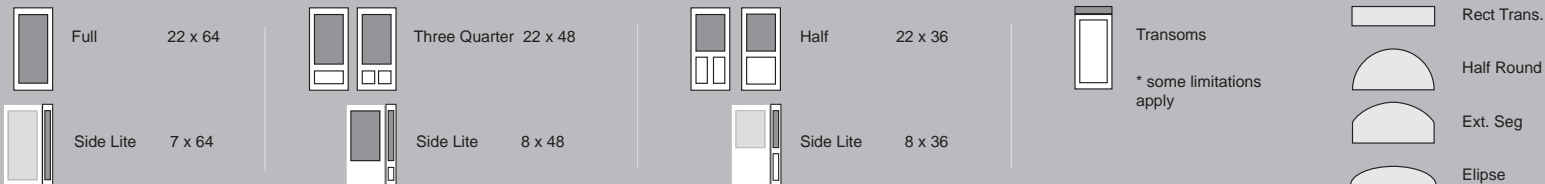

OLYMPUS AVAILABLE SIZES