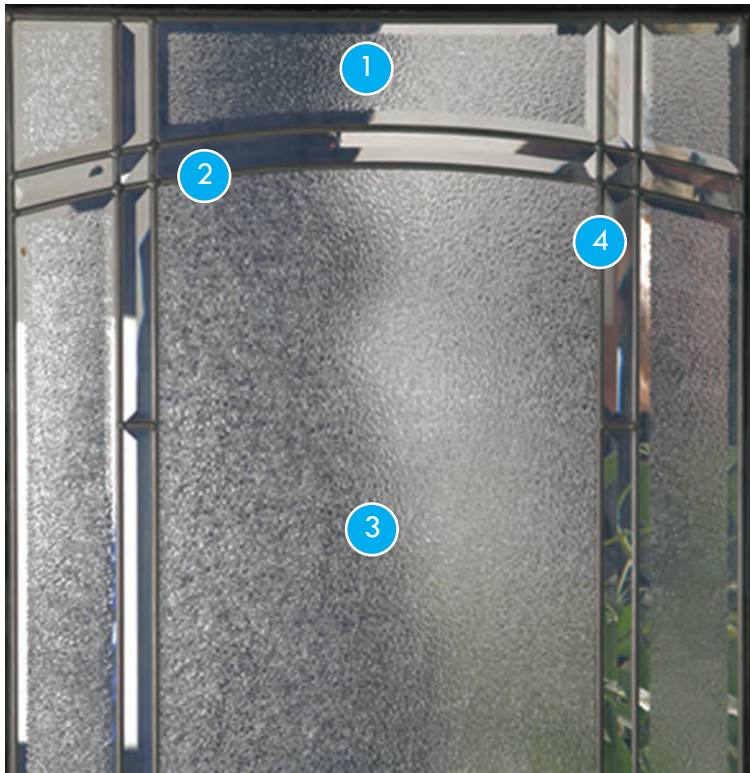

MYKONOS

Beauty only on par with Helen of Troy.

Built for an entrance with opulence and grandeur – The Mediterranean influences welcome your visitors with a warm welcome glow.

Sun kissed or under the night stars, leave the lasting impression for a hundred nights.

Mykonos Glass Specifications

- 1 OCEANA BEVEL
- 2 CLEAR BEVEL
- 3 OCEANA
- 4 PATINA

privacy level