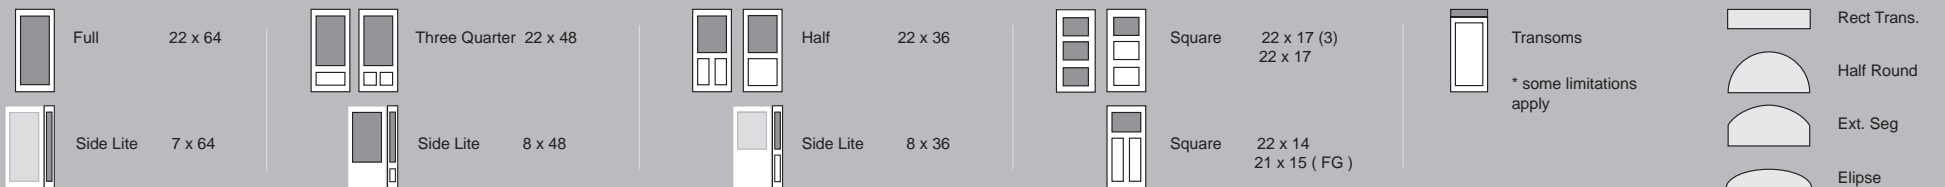

Rainier glass would need to be rotated 180 to achieve artist concept
*direct glaze & transoms are available in texture glass only

VIC
RA2214

FL
RA2264 | RA2264

2PO
RA848 | RA2248

RAINIER AVAILABLE SIZES

Avanti Contemporary Glass Series