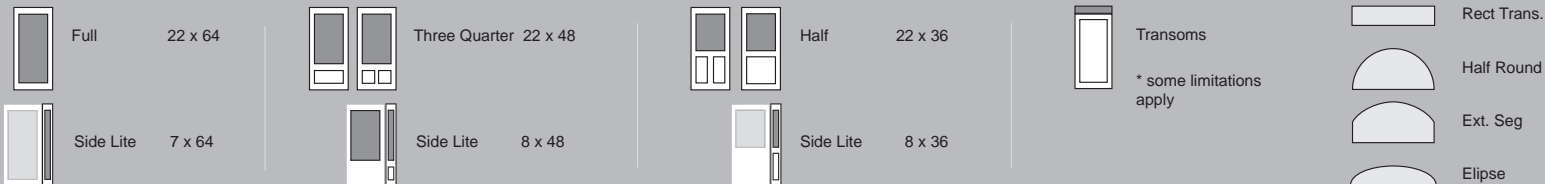

BASILICA AVAILABLE SIZES