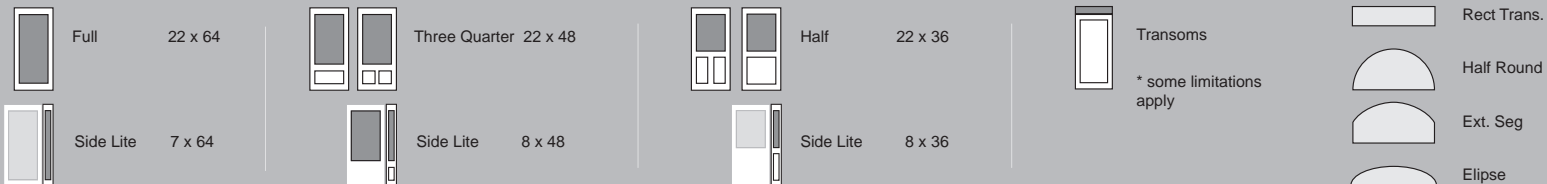

GLASS SIZES:
.....

3P
FL2248

6P
FL836 | FL2236

LON
FL836 | FL2236

2P0
FL 848 | FL2248

FLORENCE AVAILABLE SIZES

MYKONOS

Beauty only on par with Helen of Troy.