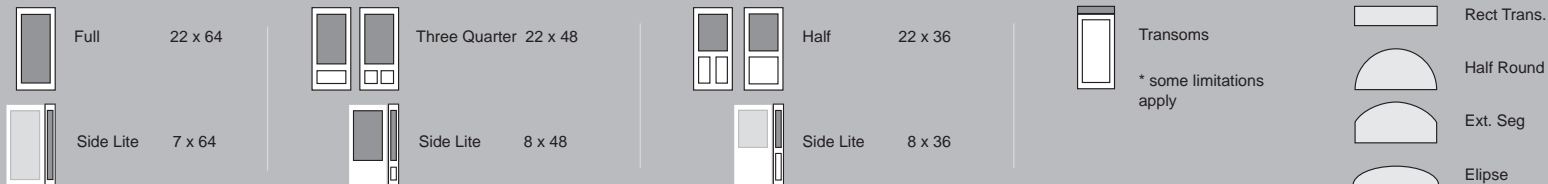

ENZA AVAILABLE SIZES