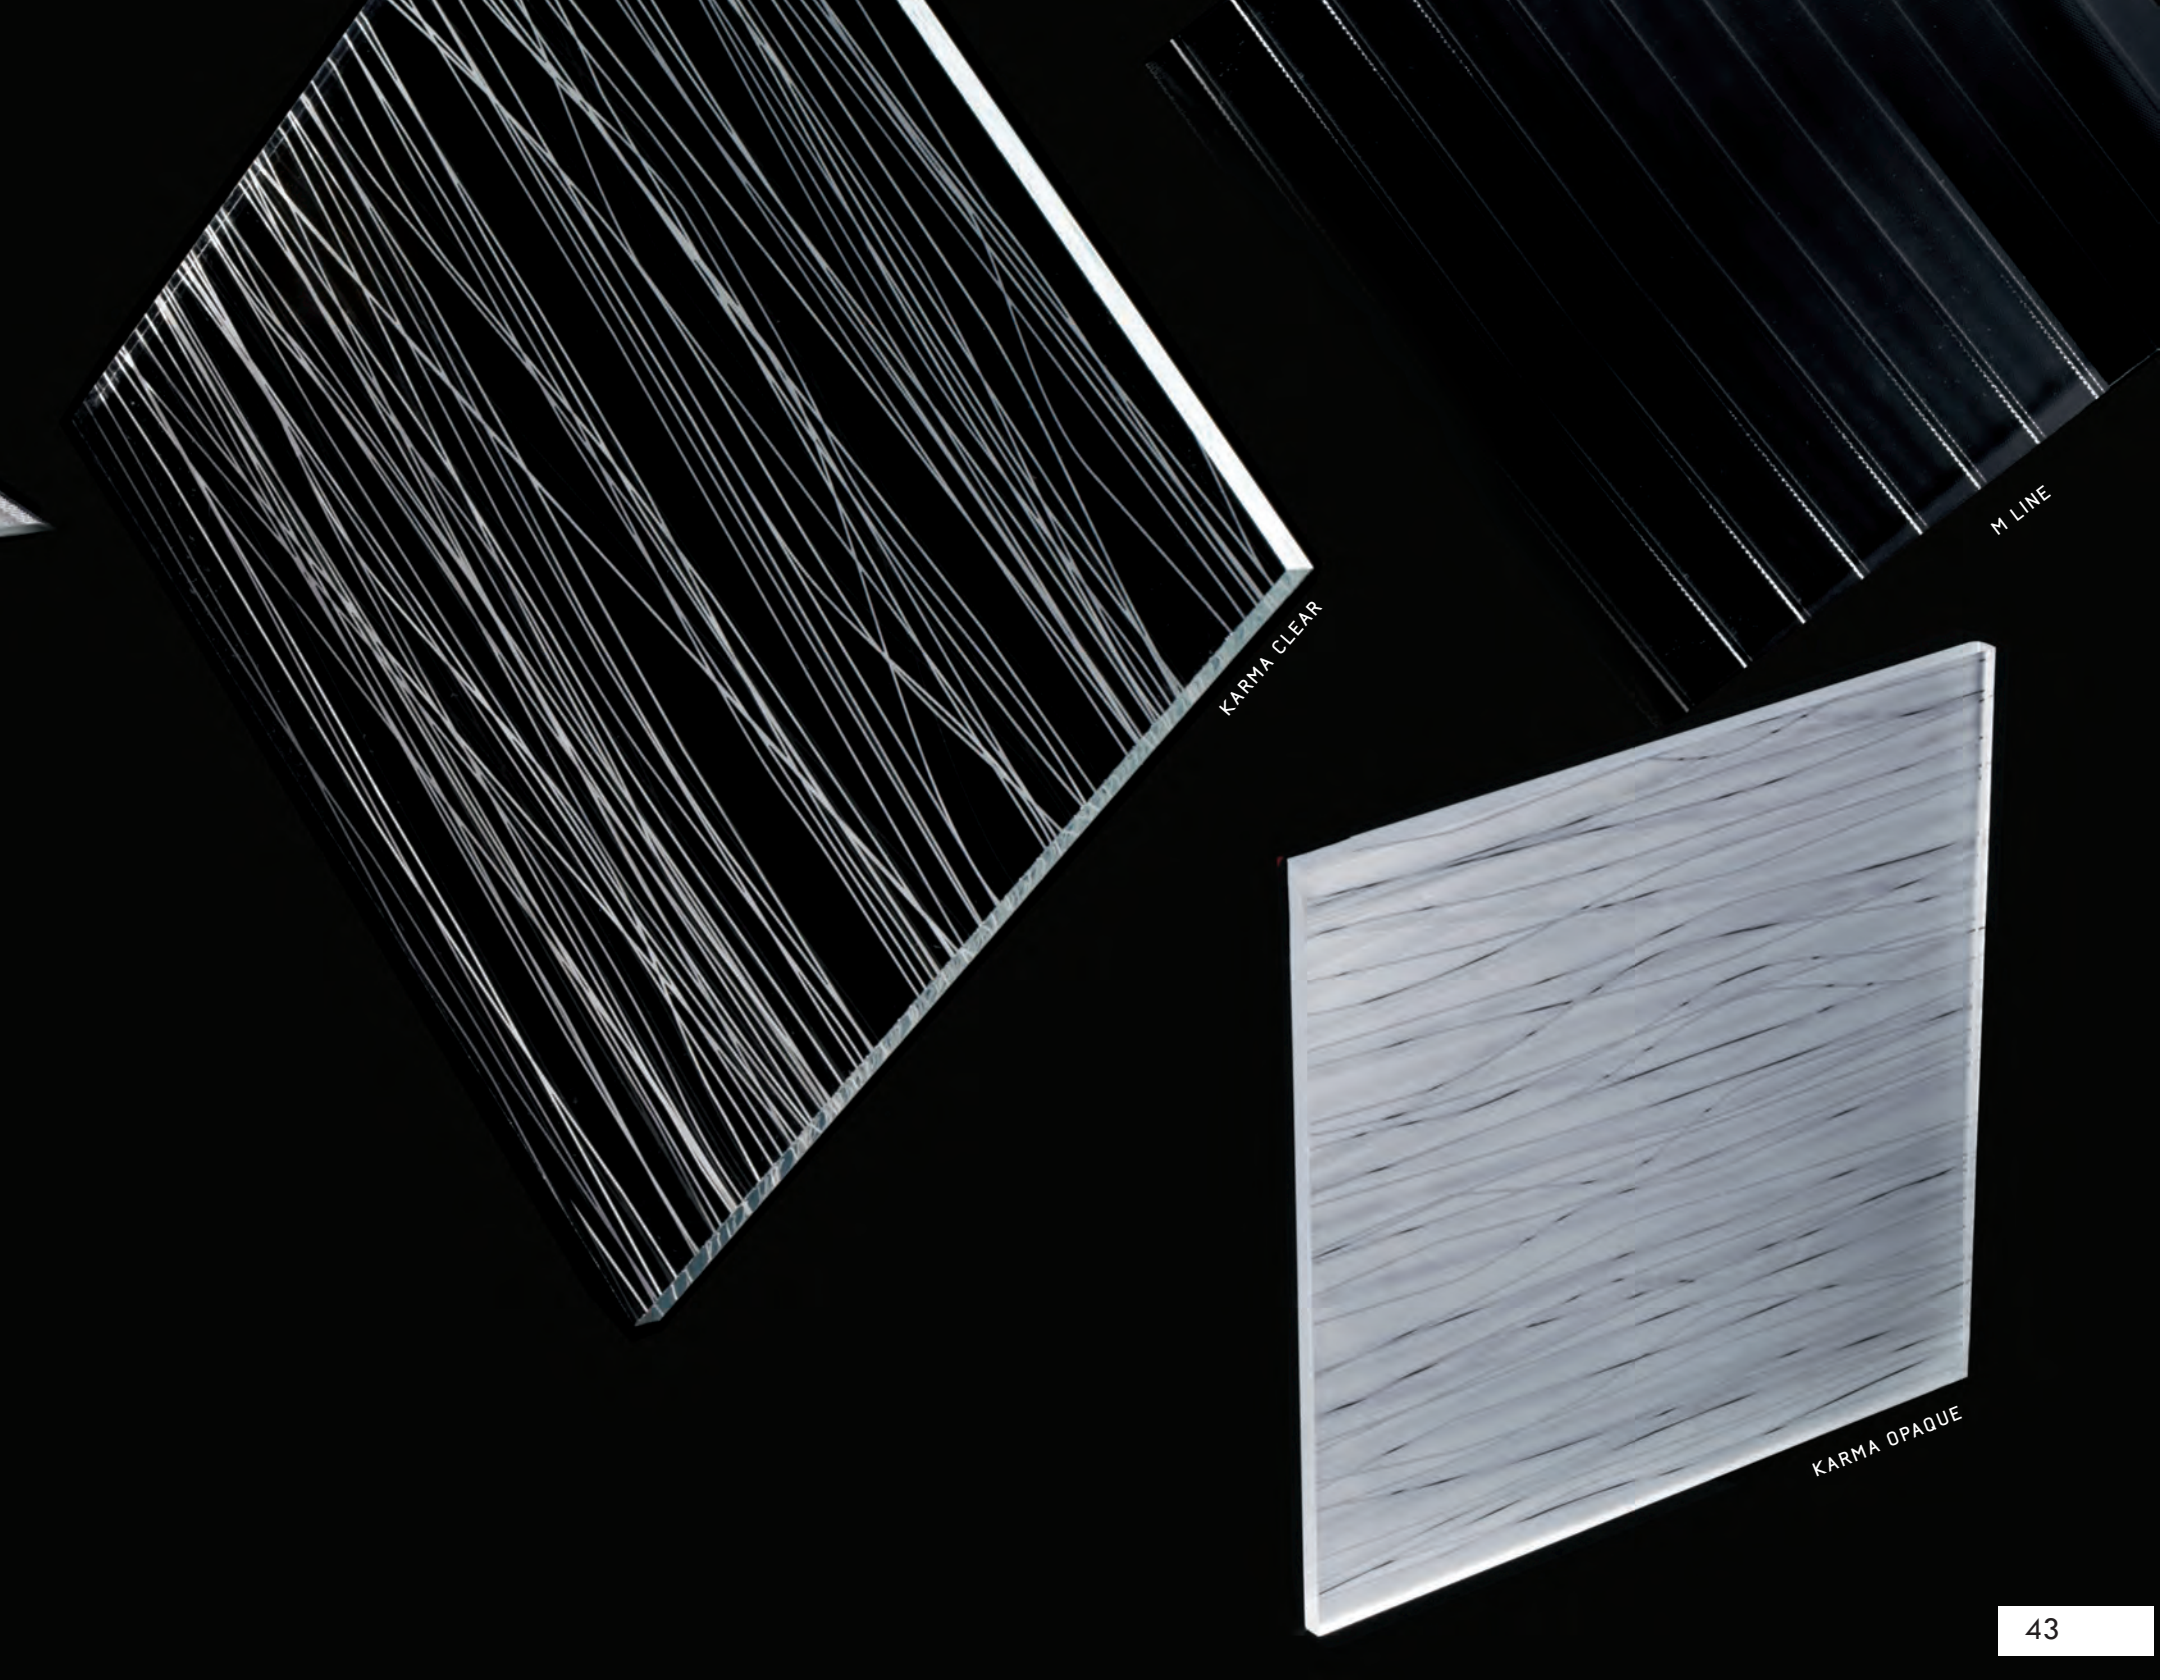

Our Contemporary Glass series is meticulously designed with the more discerning clients in mind. The understated modern designs will leave a lasting impression.

Each glass is designed to have a perfect balance of privacy, elegance and harmony.