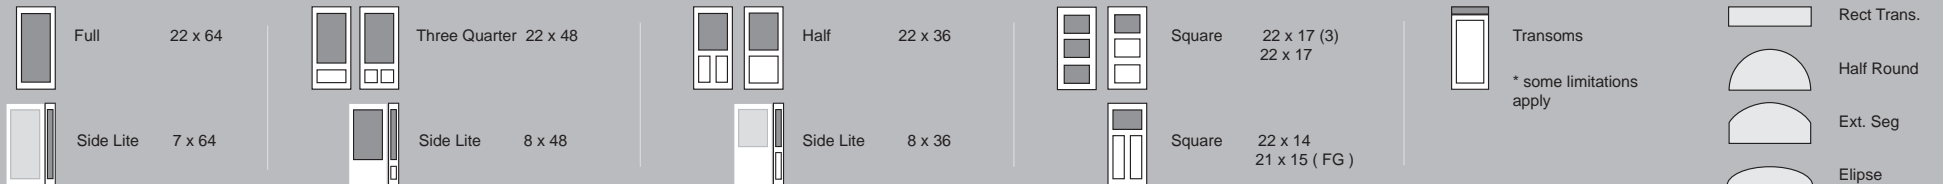

CYPRUS AVAILABLE SIZES