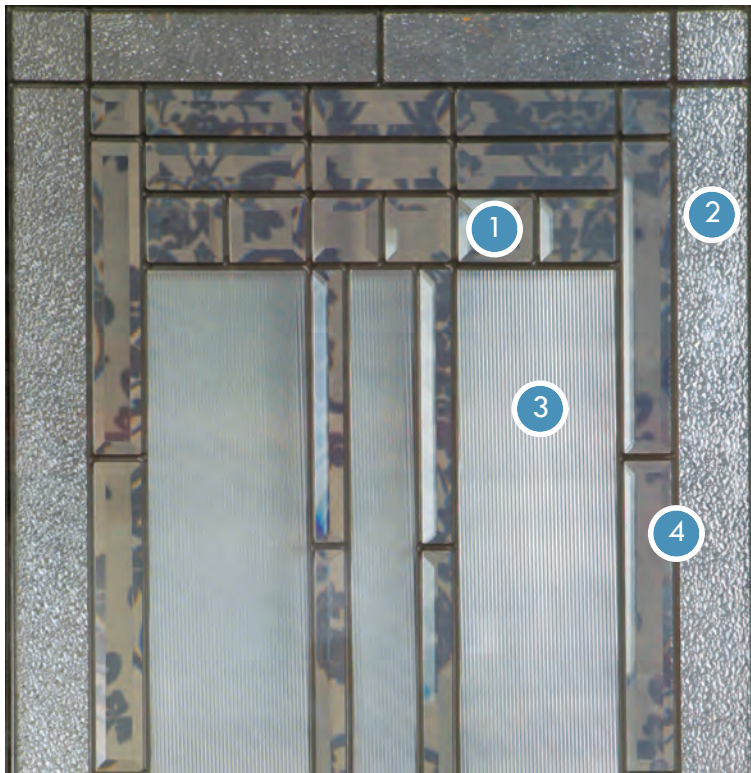

Cyprus Glass Specifications

- 1 CLEAR BEVEL
- 2 SPARKOLITE
- 3 1/8" REED
- 4 PATINA CAMING

privacy level
○○○○○○●○○○

FL
CY764 | CY2264 | CY764

VIC
CY764 | CY2214

LON
CY836 | CY2236

CYPRUS

GLASS SIZES:
.....