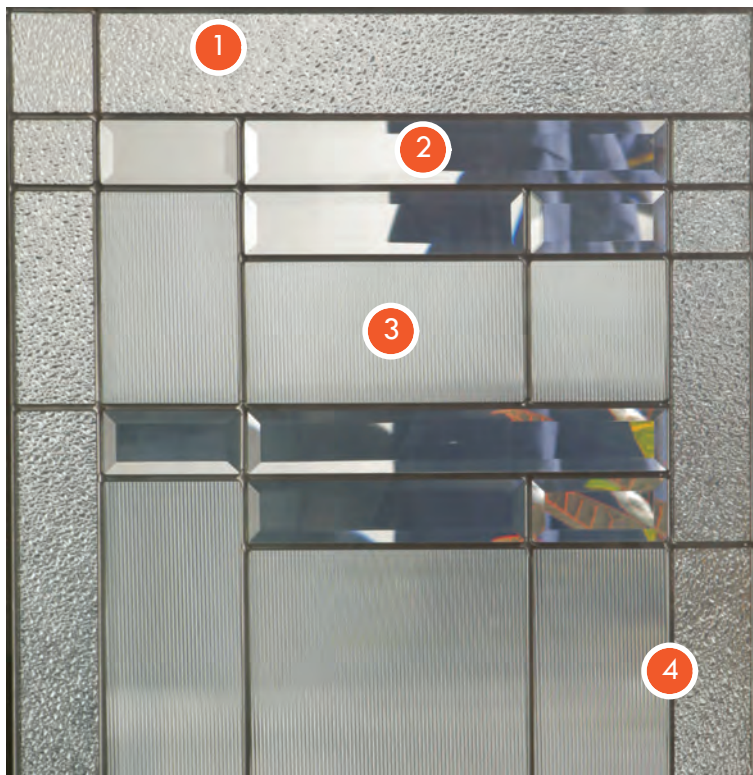

Admire the vista of your entrance, as it wraps you in the warmth of its intricate craftsmanship.

Belize Glass Specifications

- 1 SPARKOLITE
- 2 CLEAR BEVEL
- 3 1/8" REED
- 4 PATINA CAMING

privacy level

VIC
BE764 | BE2214