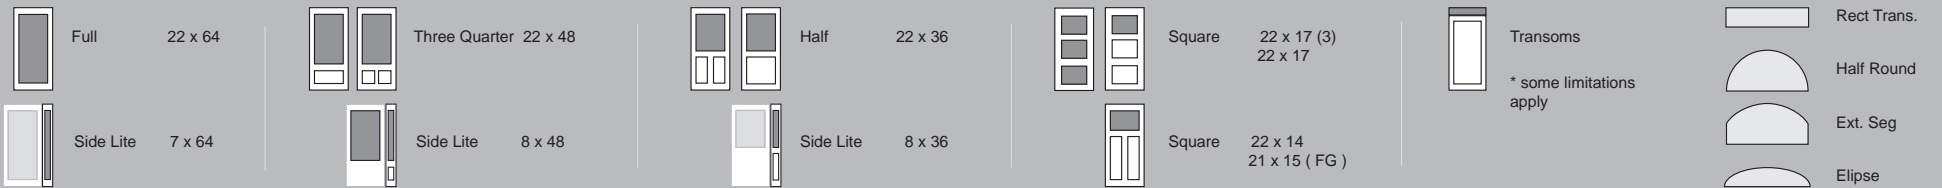

MYKONOS AVAILABLE SIZES