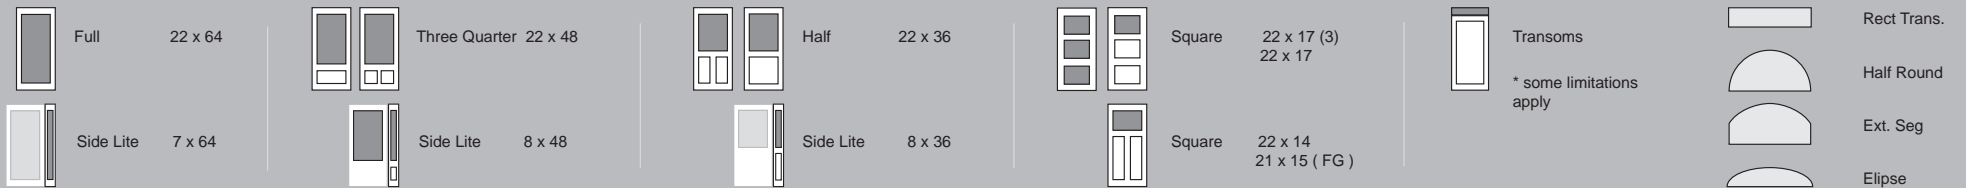

BELIZE AVAILABLE SIZES