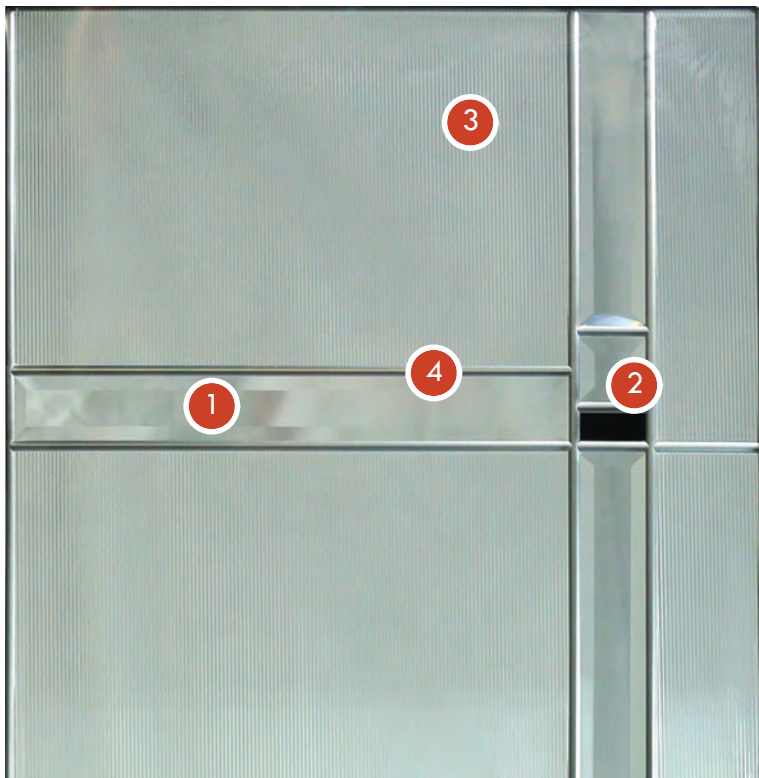

Basilica Glass Specifications

- 1 CLEAR BEVEL
- 2 BLACK GLASS
- 3 1/8 REEDED
- 4 SILVER CAMING

privacy level
○○○○○●○○○

FL
BA764 | BA2264 | BA2264 | BA764

OSO
BA764

6P
BA836 | BA2236

BASILICA

GLASS SIZES:
.....