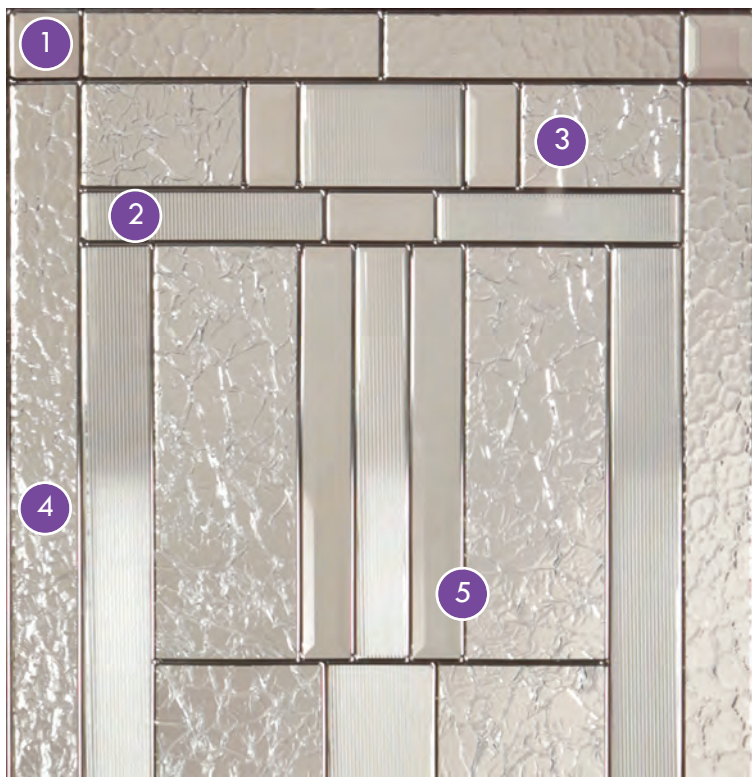

SANTORINI

Gaze into the allure of Santorini.

Glass that shimmers with hints of the Mediterranean Sea. Santorini will take your breath away. Fine details are hidden within, spilling like icy cornices down the terraced front.

When the sun sets, the radiance of light can be truly spectacular.

Santorini Glass Specifications